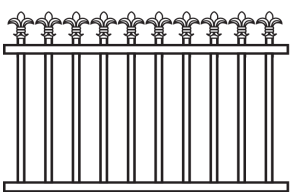

TUBULAR FENCE STYLES

FLAT TOP

ROD TOP

LOOP TOP

LOOP & SPEAR

LEVEL SPEAR

HI-LO SPEAR

HERITAGE

MELROSE

CARDINAL

FLEUR DE LIS

CAMDEN

BALL CAP

- ▶ Interpon powder coated finished
- ▶ All silicone bronze welding
- ▶ Sliding, swing and P/A gates