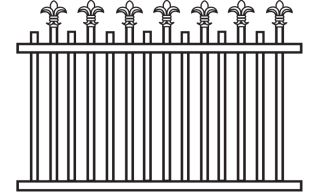

TUBULAR FENCE STYLES

FLAT TOP

ROD TOP

LOOP TOP

LOOP & SPEAR

LEVEL SPEAR

HI-LO SPEAR

HERITAGE

MELROSE

CARDINAL

FLEUR DE LIS

CAMDEN

BALL CAP

- ▶ Interpon powder coated finished
- ▶ All silicone bronze welding
- ▶ Sliding, swing and P/A gates