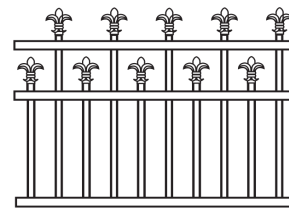

TUBULAR FENCE STYLES

FLAT TOP

ROD TOP

LOOP TOP

LOOP & SPEAR

LEVEL SPEAR

HI-LO SPEAR

HERITAGE

MELROSE

CARDINAL

FLEUR DE LIS

CAMDEN

BALL CAP

- ▶ Interpon powder coated finished
- ▶ All silicone bronze welding
- ▶ Sliding, swing and P/A gates