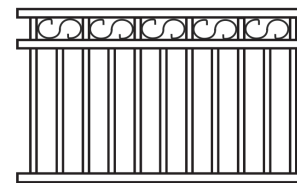

PROMENADE
SQUIRLS