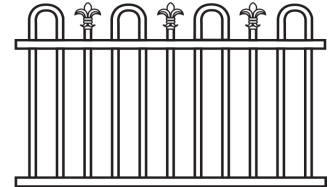

TUBULAR FENCE STYLES

FLAT TOP

ROD TOP

LOOP TOP

LOOP & SPEAR

LEVEL SPEAR

HI-LO SPEAR

HERITAGE

MELROSE

CARDINAL

FLEUR DE LIS

CAMDEN

BALL CAP

- ▶ Interpon powder coated finished
- ▶ All silicone bronze welding
- ▶ Sliding, swing and P/A gates