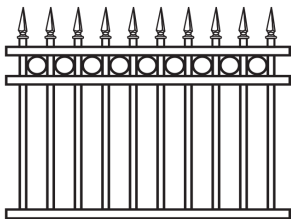

LEVEL SPEAR

PALERMO