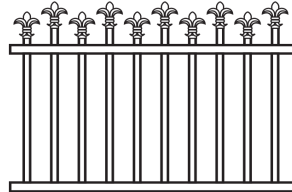

TUBULAR FENCE STYLES

FLAT TOP

ROD TOP

LOOP TOP

LOOP & SPEAR

LEVEL SPEAR

HI-LO SPEAR

HERITAGE

MELROSE

CARDINAL

FLEUR DE LIS

CAMDEN

BALL CAP

- ▶ Interpon powder coated finished
- ▶ All silicone bronze welding
- ▶ Sliding, swing and P/A gates