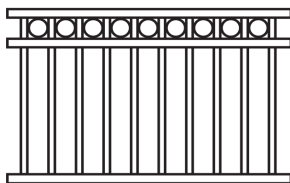

TUBULAR FENCE STYLES

PROMENADE

- Interpon powder coated finished
- All silicone bronze welding
- Sliding, swing and P/A gates