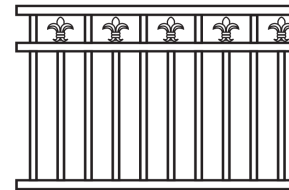

TUBULAR FENCE STYLES

MONDELLO

- Interpon powder coated finished
- All silicone bronze welding
- Sliding, swing and P/A gates