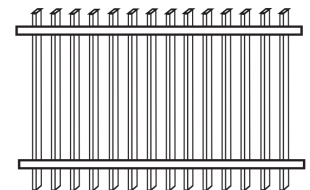

TUBULAR FENCE STYLES

ST PETER'S

- Interpon powder coated finished
- All silicone bronze welding
- Sliding, swing and P/A gates